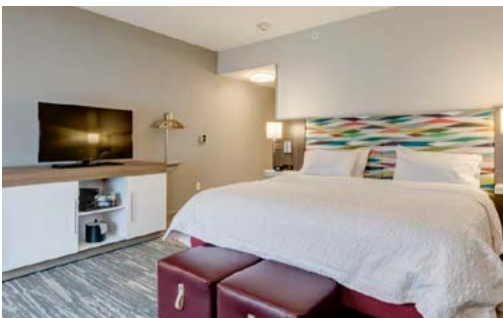

HAMPTON INN BROOKLYN PARK

Welcome to the new Hampton Inn Brooklyn Park, located just south of Highway 610 on Broadway Avenue. Only seven miles from Downtown Minneapolis, you'll find the best shopping and restaurants including, the Shoppes at Arbor Lakes and Mall of America. Our hotel is only 30 minutes from Minneapolis-St Paul International Airport. Our hotel rooms are fresh and modern spaces, offering free WiFi, 42-inch flat-screen HDTV, an in-room coffee maker, a flexible, ergonomic work desk and a clean and fresh Hampton bed™.

BREAKFAST INCLUDED IN RATE

RATE:
$119.00

Double &
King w/Pullout

9470 W. Broadway Ave. Brooklyn Park, MN 55445

Contact: **Mackenzie Bennett** 763-567-5810

mbennett@midashospitality.com

[CLICK HERE for WEBSITE](#)

11 miles