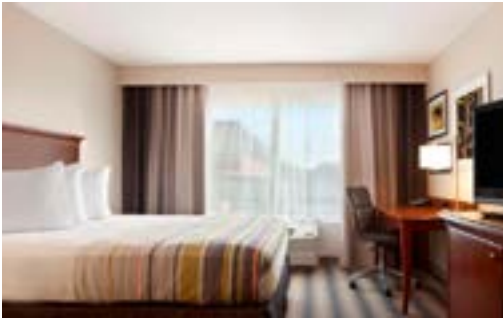

COUNTRY INN & SUITES ROSEVILLE

When you stay at the Country Inn & Suites by Radisson, Roseville, MN, you can treat yourself to the suburban comfort of Roseville while keeping the bustling Twin Cities less than 20 minutes away. It's easy to relax when you have our indoor pool and our quiet patio with a firepit at your disposal. You can start each day with a satisfying meal at our free, hot breakfast and stop by the lobby any time for freshly brewed coffee. Head to the fitness center for an energizing workout before catching up with email in the business center, open 24 hours.

2740 N Snelling Ave, Roseville, MN 55113

Contact: **Anne Rose** 651-628-3500

atrose@sandcompanies.com

[CLICK HERE for WEBSITE](#)

BREAKFAST INCLUDED IN RATE

**RATE:
$129.00**

12 miles