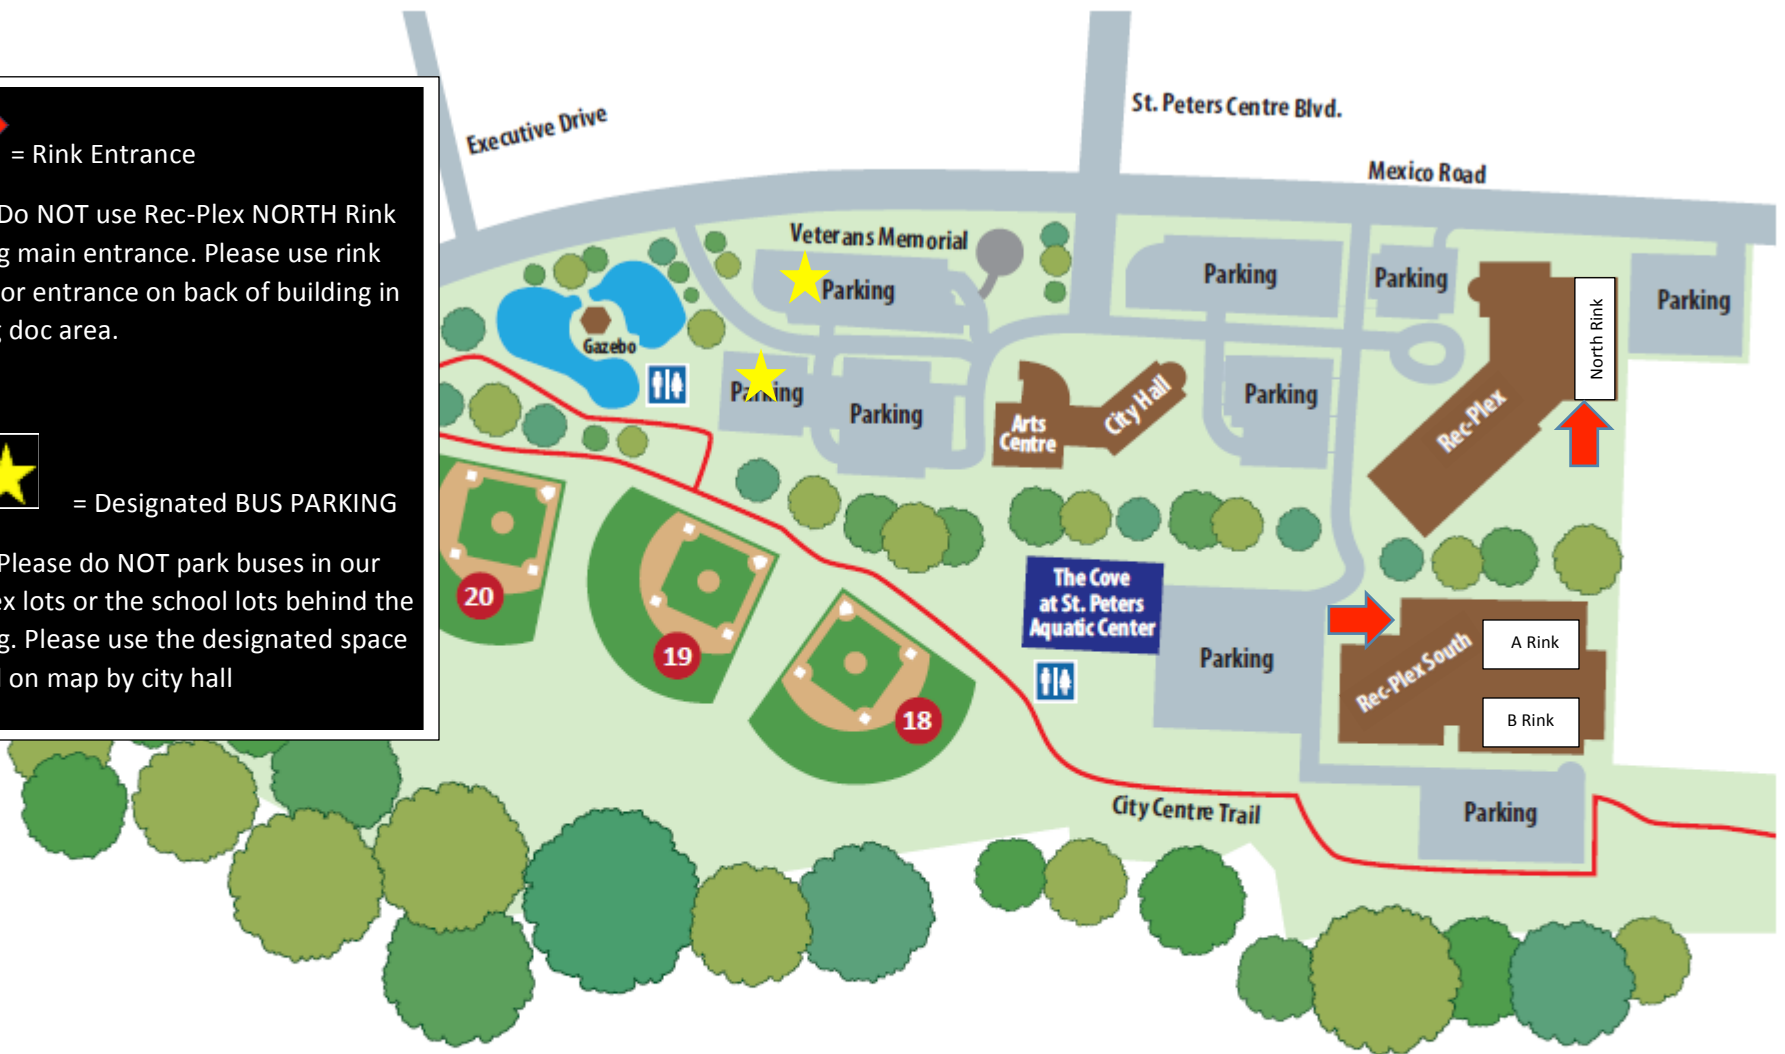

= Rink Entrance

NOTE: Do NOT use Rec-Plex NORTH Rink building main entrance. Please use rink side door entrance on back of building in loading doc area.

= Designated BUS PARKING

NOTE: Please do NOT park buses in our Rec-Plex lots or the school lots behind the building. Please use the designated space labeled on map by city hall

City of St. Peters

City Centre Park