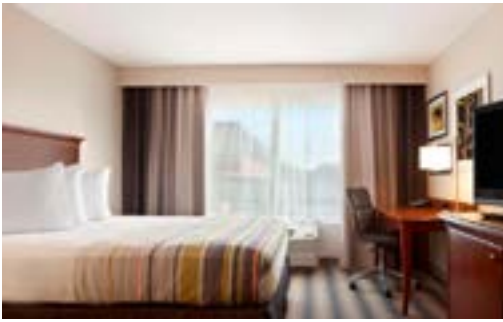

COUNTRY INN & SUITES ROSEVILLE

When you stay at the Country Inn & Suites by Radisson, Roseville, MN, you can treat yourself to the suburban comfort of Roseville while keeping the bustling Twin Cities less than 20 minutes away. It's easy to relax when you have our indoor pool and our quiet patio with a firepit at your disposal. You can start each day with a satisfying meal at our free, hot breakfast and stop by the lobby any time for freshly brewed coffee. Head to the fitness center for an energizing workout before catching up with email in the business center, open 24 hours.

RATE:
$129.00

12 miles

2740 N Snelling Ave, Roseville, MN 55113

Contact: Anne Rose 651-628-3500

atrose@sandcompanies.com

[CLICK HERE for WEBSITE](#)